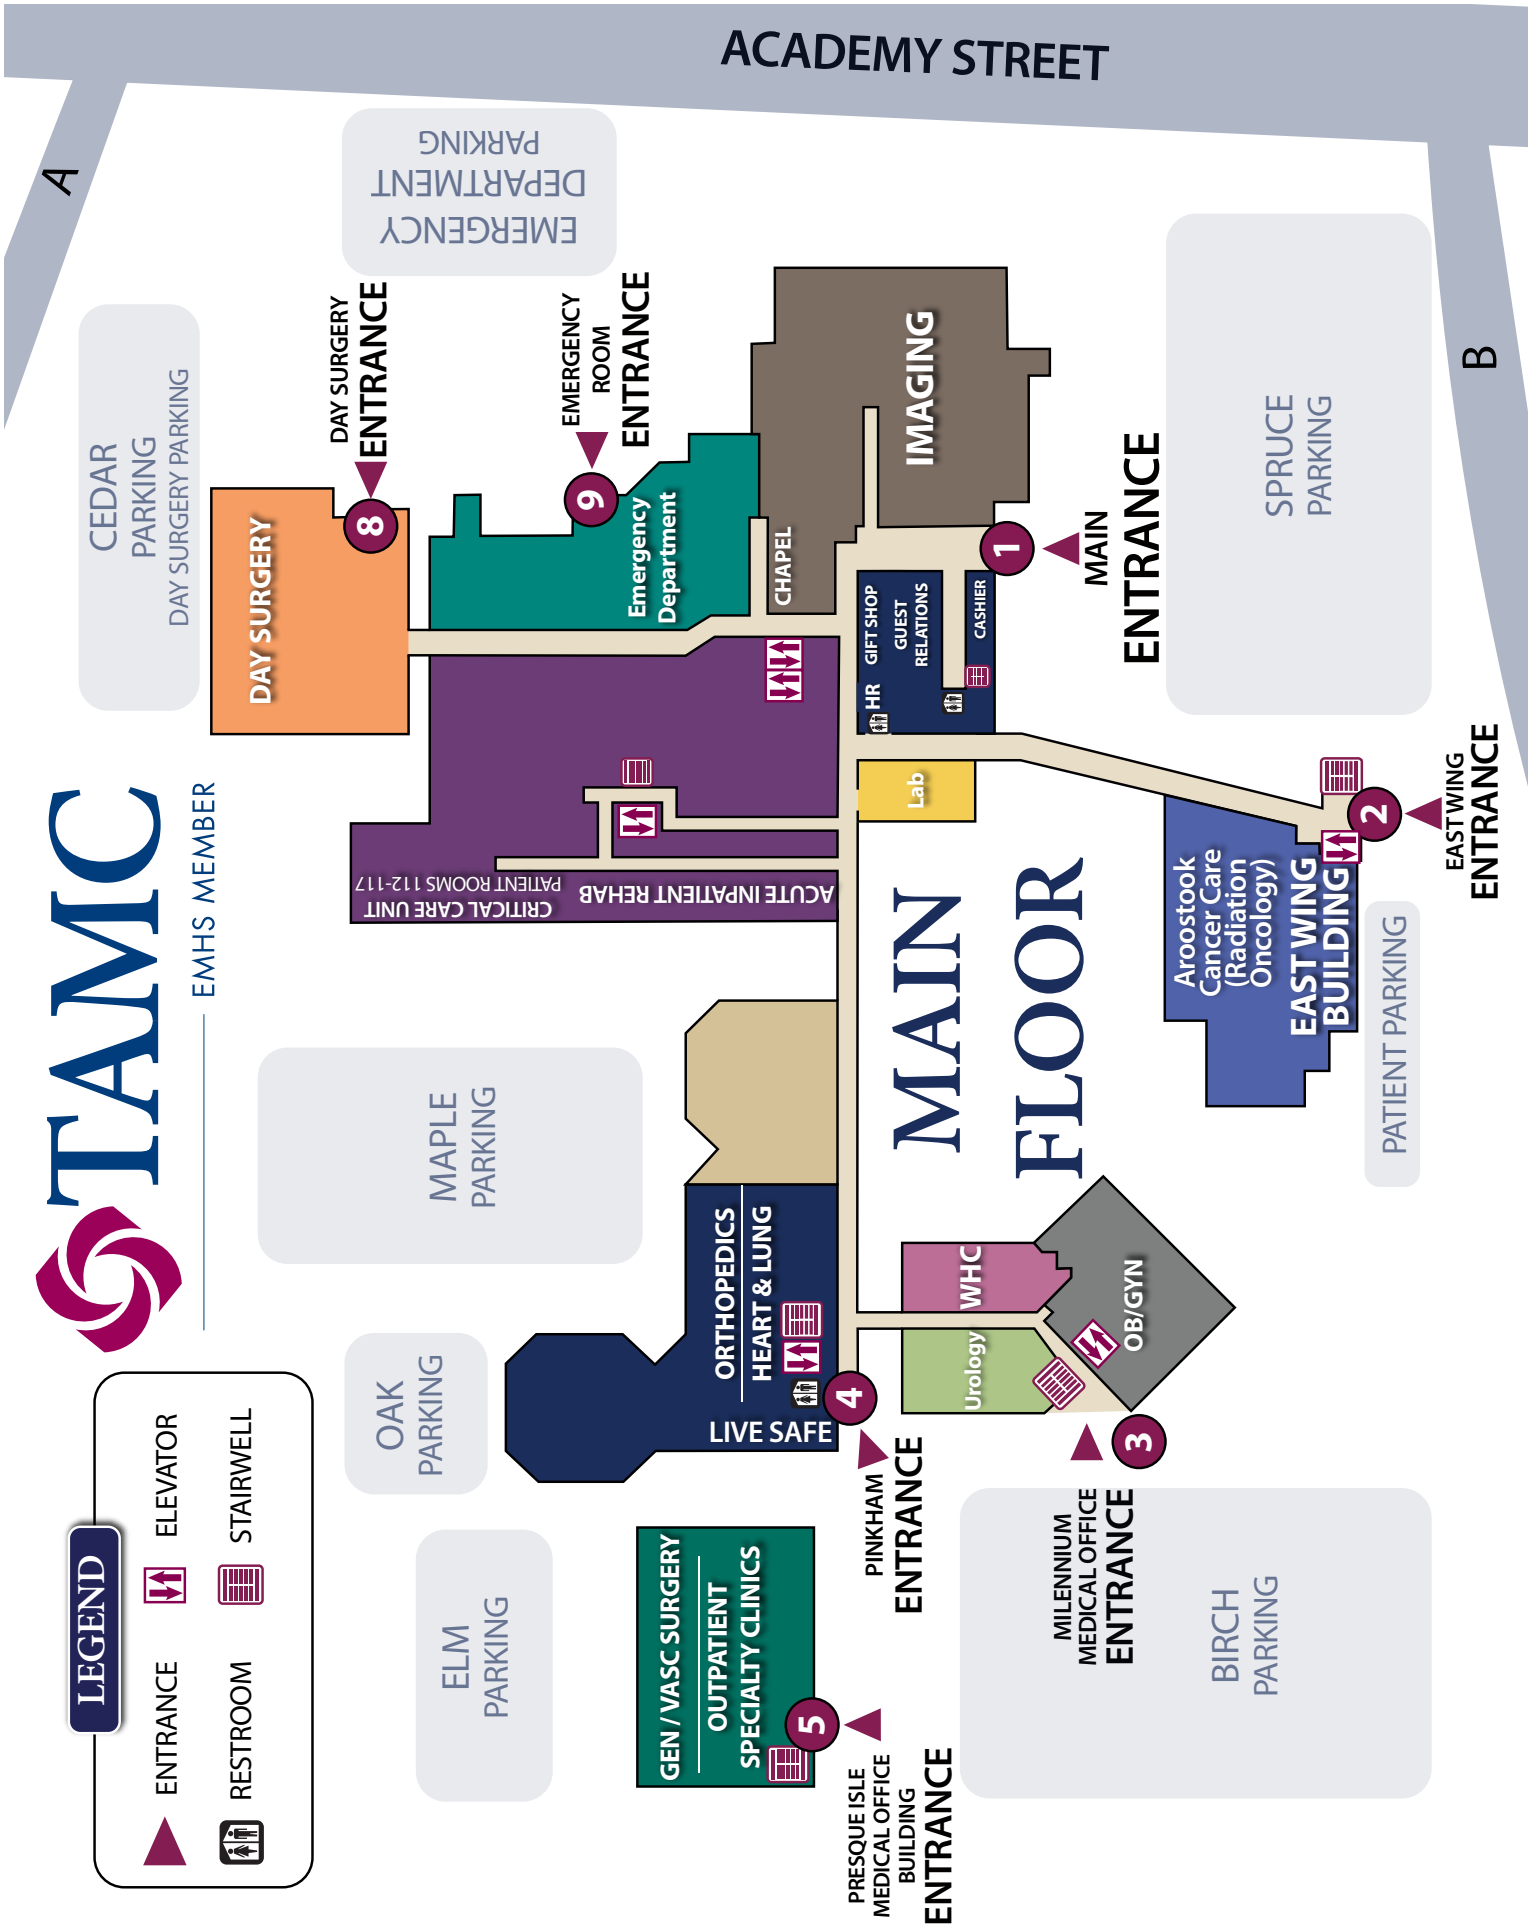

ACADEMY STREET

EMHS MEMBER

LEGEND

- ENTRANCE
- ELEVATOR
- RESTROOM
- STAIRWELL

A

B

LEGEND

- ▶ ENTRANCE
- ⬆️ ELEVATOR
- ♿️ RESTROOM
- 🚪 STAIRWELL

LEGEND

- ▶ ENTRANCE
- ⬆️ ELEVATOR
- ♿️ RESTROOM
- 🚪 STAIRWELL